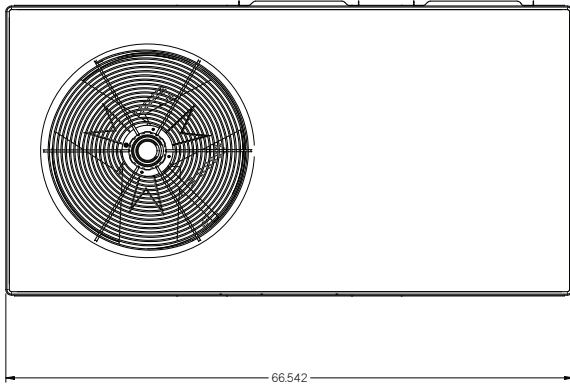

DIMENSIONS

MODEL	DIMENSIONS			CHASSIS SIZE		
	W"	D"	H"	SMALL	MED.	LARGE
GPC1324H41**	66½	34	30	X		
GPC1330H41**	66½	34	30	X		
GPC1336H41**	66½	34	35		X	
GPC1342H41**	66½	34	35		X	
GPC1348H41**	66½	34	38⅞			X
GPC1349H41**	66½	34	35		X	
GPC1360H41**	66½	34	38⅞			X