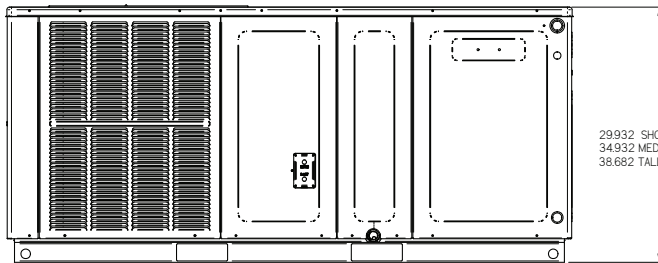

DIMENSIONS

MODEL	DIMENSIONS			CHASSIS SIZE		
	W"	D"	H"	SMALL	MED.	LARGE
GPC1324H41**	66½	34	30	X		
GPC1330H41**	66½	34	30	X		
GPC1336H41**	66½	34	35		X	
GPC1342H41**	66½	34	35		X	
GPC1348H41**	66½	34	38⅞			X
GPC1349H41**	66½	34	35		X	
GPC1360H41**	66½	34	38⅞			X