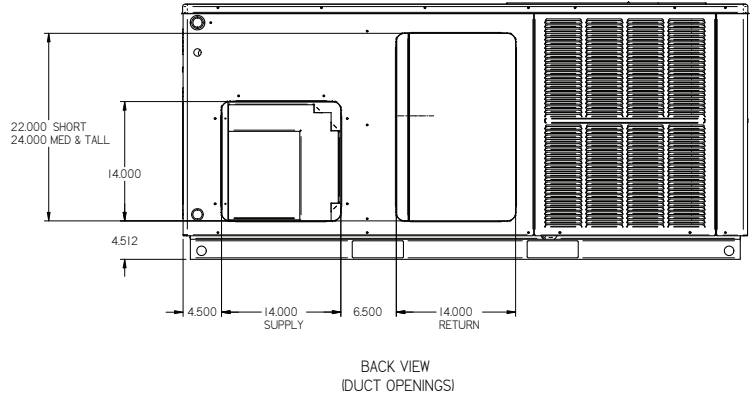

DIMENSIONS

MODEL	DIMENSIONS			CHASSIS SIZE		
	W"	D"	H"	SMALL	MED.	LARGE
GPC1324H41**	66½	34	30	X		
GPC1330H41**	66½	34	30	X		
GPC1336H41**	66½	34	35		X	
GPC1342H41**	66½	34	35		X	
GPC1348H41**	66½	34	38⅞			X
GPC1349H41**	66½	34	35		X	
GPC1360H41**	66½	34	38⅞			X