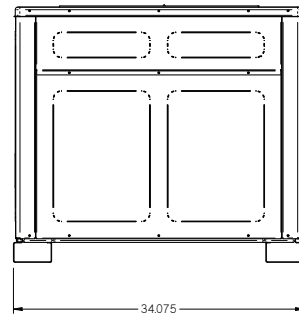

DIMENSIONS

MODEL	DIMENSIONS			CHASSIS SIZE		
	W"	D"	H"	SMALL	MED.	LARGE
GPC1324H41**	66½	34	30	X		
GPC1330H41**	66½	34	30	X		
GPC1336H41**	66½	34	35		X	
GPC1342H41**	66½	34	35		X	
GPC1348H41**	66½	34	38⅞			X
GPC1349H41**	66½	34	35		X	
GPC1360H41**	66½	34	38⅞			X